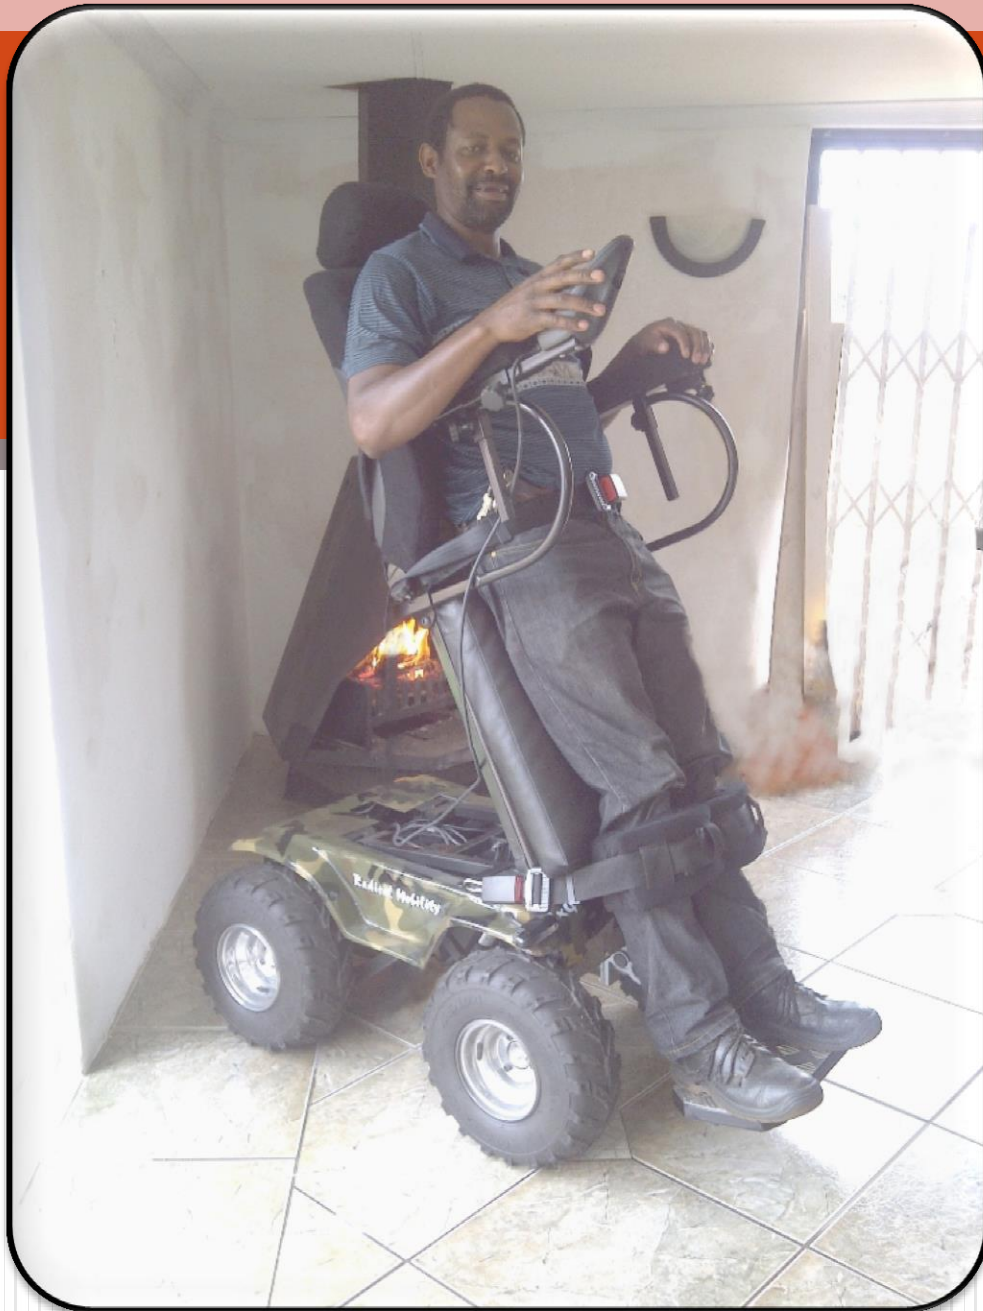

Radical Mobility

Engineering Mobility for Accessibility

Standing Predator 4 x 4 Power Wheelchair

STANDING PREDATOR 4 x 4

This is the mean beast of power 4 x 4 wheelchairs now with Standing, yep it is the ALL TERRAIN 4 x 4 1000 Watt mother of Power 4 x 4 Wheelchairs. Sand, gravel, hills, grass ... bring it on! Pure brute power waiting to be unleashed. A rugged Power Wheelchair that allows you to once again enjoyed the great outdoors, return to fishing, hunting, farming or just trailing along. You can ad many other functions to this chair that will suite your needs.

This power standing 4 x 4 wheelchair is strong with superb balance and a low centre of gravity to make your outdoor adventuring and standing much safer, and yet it is low enough to fit under a standard table and narrow enough to drive through a standard door. It is locally manufactured for you and is affordable to own !

- Power Tilt-in-Space
- Front and Rear lights
- Any colour you want
- 4 Point harness
- Lap table
- Drinks holder
- 12 volt power socket
- Single footplate
- Left/Right/Foot/Chin control
- IPod / IPad / IPhone docking
- Rain and Dust cover
- Rifle mounting rack
- Hazard lights
- Carry bag
- Lap belt
- Trailer
- Name it we will engineer it

- Customised comfort seating or seat pan
- Lumbar & Lateral support
- Pure 4-Wheel Drive
- Wide All-terrain drive rear wheels
- Wide All-terrain drive front wheels
- Heavy duty durable frame (hand made)
- Rugged powder coated steel frame
- Height & Depth adjustable armrests
- Height & Depth adjustable footrests
- Power-built 4 x 350watt (Max) 24V motors
- Sealed LA batteries 45 Amp/hr
- Dynamic Control® Joystick unit
- Battery charger included
- Interchangeable control
- Can reach speeds up to 8-10 Km/h
- Travel up to 20 km
- Built-in 5 degree seat tilt
- Built-in 5 degree backrest tilt
- 150mm ground clearance
- Any terrain, more suited for outdoor
- 20 degree angle capability